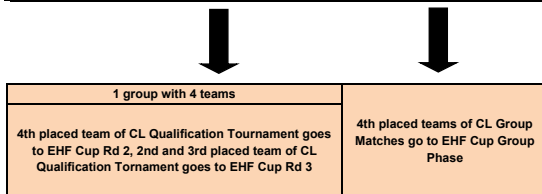

Quarter-finals

1st leg
03-05.04.2020
2nd leg
10-12.04.2020

EHF FINAL 4

09-10.05.2020

DELO WOMEN'S EHF CHAMPIONS LEAGUE 2019/20

EHF	Qualification Tournament	Group Matches	Main Round	Quarter-finals	FINAL4
	1 tournament	4 groups with 4 teams	2 groups with 6 teams	8 teams	4 teams
NATION	06.-08.09.2019 tournaments played in semi-finals and finals <i>in one venue</i>	04.-06.10.2019 (1) 11.-13.10.2019 (2) 18.-20.10.2019 (3) 01.-03.11.2019 (4) 08.-10.11.2019 (5) 15.-17.11.2019 (6)	24.-26.01.2020 (1) 31.01-02.02.2020 (2) 07.-09.02.2020 (3) 21.-23.02.2020 (4) 28.02-01.03.2020 (5) 06.-08.03.2020 (6)	03.-05.04.2020 first leg 10.-12.04.2020 second leg	09./10.05.2020 tournament played in semi-finals and finals
DRAWN:	26 June 2019 in Vienna/AUT	27 June 2019 in Vienna/AUT	no draw	no draw	14 April 2020
1 HUN 1	Rocasa Gran Canaria	Györi Audi ETO KC	1st, 2nd and 3rd placed team from each group	1st, 2nd, 3rd and 4th placed team of the DELO WOMEN'S EHF Champions League Main Round	4 Winners of DELO WOMEN'S EHF Champions League Quarter-finals
2 RUS 1		Rostov-Don			
3 ROU 1		SCM Rm Valcea			
4 FRA 1		Metz Handball			
5 MNE 1		Buducnost			
6 DEN 1		Team Esbjerg			
7 NOR 1		Vipers Kristiansand			
8 SLO 1		RK Krim Mercator			
9 GER 1		SG BBM Bietigheim			
10 SWE 1		IK Sävehof			
11 CRO 1		RK Podravka Vegeta			
12 POL 1		MKS Perla Lublin			
13 HUN 2		FTC-Rail Cargo Hungaria			
14 ROU 2		CSM Bucuresti			
15 FRA 2		Brest Bretagne HB			
16 ESP 1	Kastamonu GSK	Winner of the Qualification tournament			
17 TUR 1					
18 SRB 1					
19 CZE 1					
	DHK Banik Most				